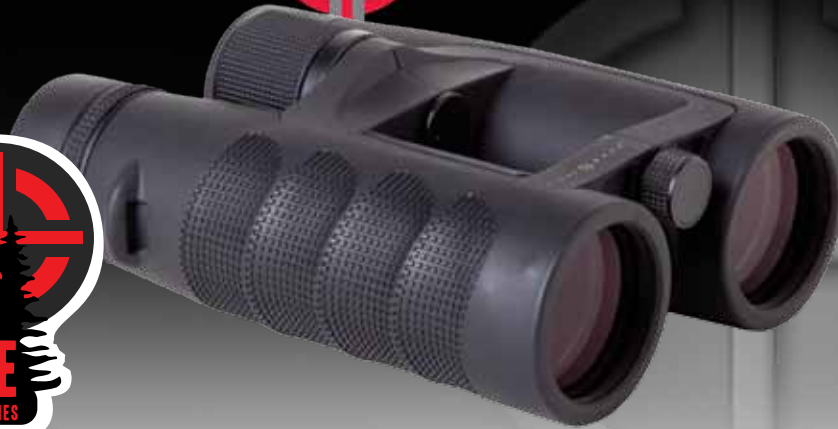

SIGHT MARK®

SPECIFICATIONS

Magnification	8x
Objective lens diameter	42mm
Type of prism	Roof / BaK-4
Lens coating	FBMC
Exit pupil diameter	5.20mm
Exit pupil dist.	16.6mm
Field of view	8.12°
Min. focal length	2m
Relative brightness	27.04
Resolution	4"
Diopter range	+/-3
Interpupillary distance	56-73mm
Waterproof	1.5m/3 minute
Dimensions	127x51x170mm
Weight	26.7oz

SOLITUDE 8x42 XD BINOCULARS

FEATURES

- ✚ XD (extra low dispersion) glass
- ✚ Bak-4 roof prisms
- ✚ Phase corrected, fully broad band multi-coated optics
- ✚ Waterproof, fogproof and dustproof
- ✚ Magnesium bridge
- ✚ Rubber armor
- ✚ Twist-up eyecups

INCLUDED

- ✚ Nylon carrying case
- ✚ Neck strap
- ✚ Lens covers
- ✚ Shoulder harness

The **Sightmark Solitude 8x42 XD binocular** features phase corrected, fully broad band multi-coated optics, which provides maximum light transmission and optimal brightness, so any outdoorsman or sports aficionado can explore and enjoy his or her surroundings to the fullest. Its distinguishing features are its XD, extra low dispersion glass, which provides high light transmission, giving high resolution, contrast and color fidelity and its magnesium bridge makes the unit lightweight, noncorrosive and durable.

Featuring Bak-4 roof prisms, the Solitude 8x42 XD binocular is equipped with superior glass for a clearer and better quality image. The Bak-4 roof prism system features a straight through light system, which achieves better light transmission and allows for a more compact design. From early dawn to late dusk, the optimum color fidelity and clarity of image enhances any viewing experience, while a generously long eye relief provides comfortable viewing.

The twist up eye cups on the Sightmark Solitude 8x42 XD binocular provides a custom fit and helps correct eye relief, even for individuals who wear eye glasses.

The Sightmark Solitude 8x42 XD binocular boasts a rugged, yet lightweight, rubber armored body that is nitrogen filled and O-ring sealed making it waterproof and fog proof. Featuring dust proof construction, the Sightmark Solitude 8x42 XD binocular is highly durable for a lifetime of use.

www.sightmark.com

SM12102